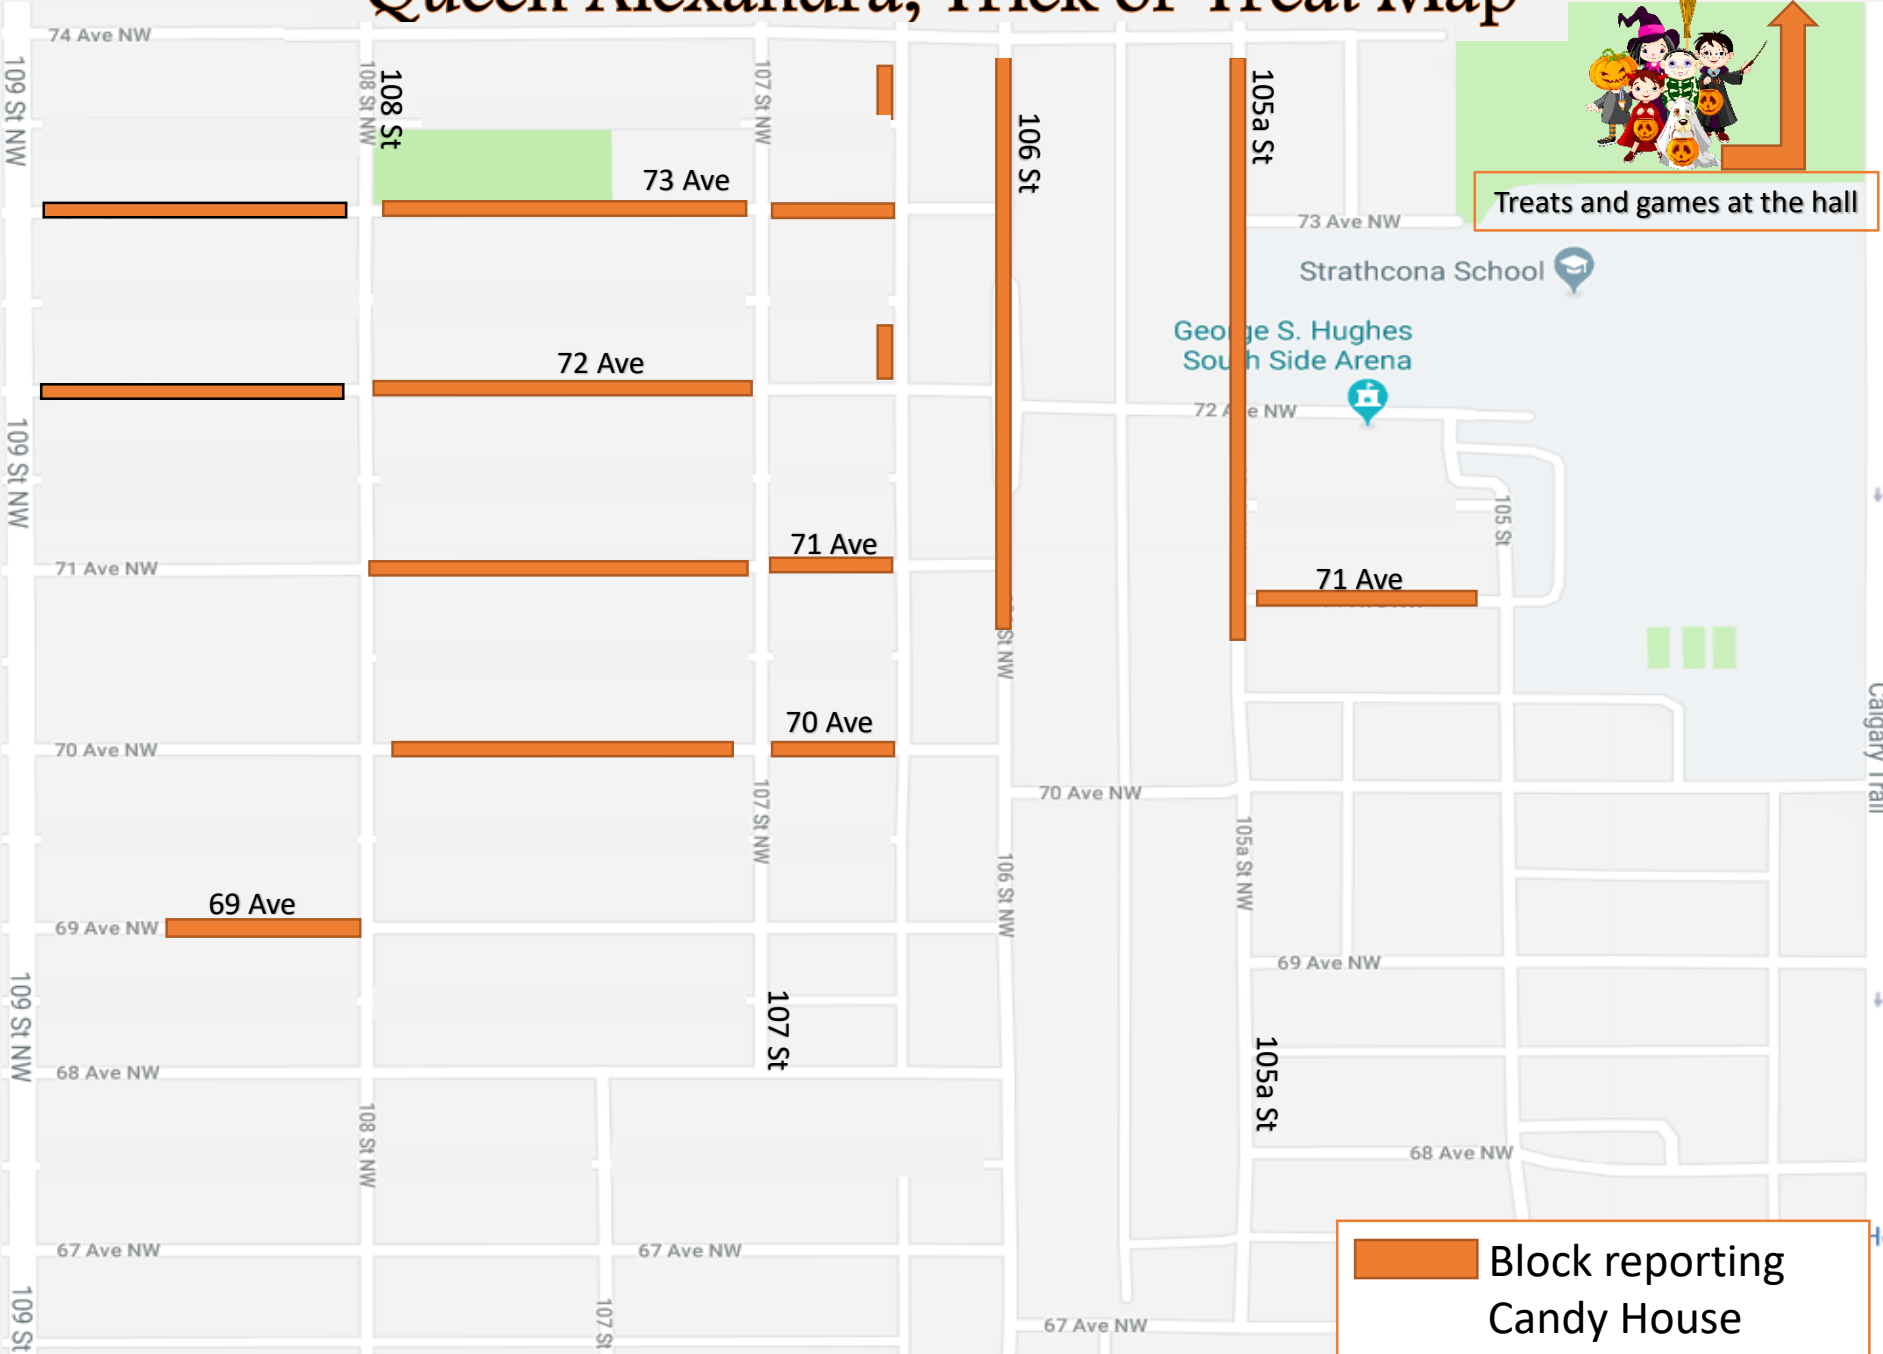

Queen Alexandra, Trick or Treat Map

 Block Reporting
Candy House

 Queen Alexandra
Community League

Treats and games at the hall

Queen Alexandra, Trick or Treat Map

Treats and games at the hall

Block reporting
Candy House